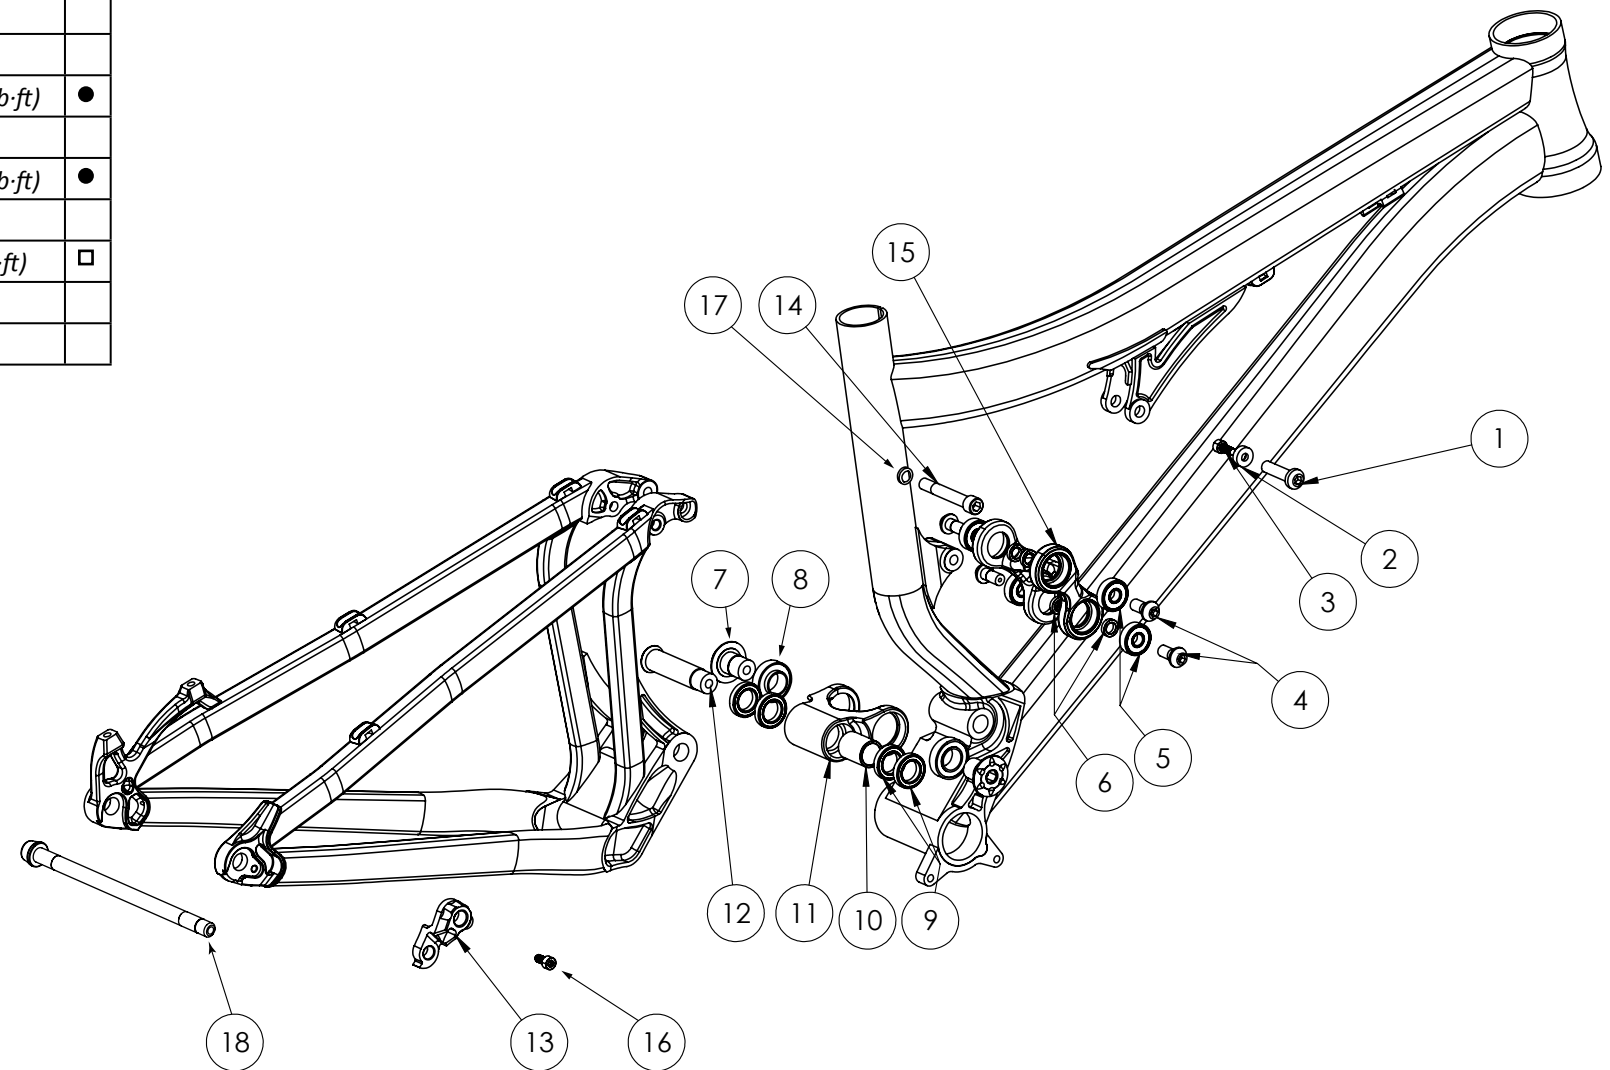

M4X

NUMBER	PART NAME	DESCRIPTION	Torque	*
1	FP-PIN-SHK-M5*80-BLU	PIN SHOCK 5X8 BLUE		●
2	FP-WSH-51*140*5W-BLU	WASHER 51 X 140 X 5W BLUE		
3	FP-SCW-SCK-M5*12	SCREW SOCKET 5X12	13 Nm (10 lb-ft)	□
4	FP-BLT-M8*17	BOLT 8X17	13 Nm (10 lb-ft)	□
5	FP-BRG-608-LLBMAX	608 LLB MAX		
6	FP-WSH-UL-3MM-BLK	WASHER UPPER LINK 3MM BLACK		
7	FP-BLT-M14*20-BLU	BOLT 14X20 BLUE	35 Nm (27 lb-ft)	□
8	FP-BRG-6902-LLUMAXECN	6902 LLU MAX-E CN		
9	FP-BRG-6802-LLBMAX	6802 LLB MAX		
10	FP-SLV-LL-25MM	SLEEVE LOWER LINK 25MM		
11	FP-LNK-LL-BLU-V2-R1	LINK LOWER BLU VER2 R1		
12	FP-BLT-M14*66-BLU	BOLT 14X66 BLUE	35 Nm (27 lb-ft)	●
13	FP-RDH-TA-12MM-BLK-V1	REAR DERAILLEUR HANGER THROUGH AXLE 12MM BLACK V1		
14	FP-BLT-M8*55-BLU	BOLT 8X55 BLUE	13 Nm (10 lb-ft)	●
15	FP-LNK-UL-55MM-V1-R1	LINK UPPER 55MM VER1 REV1		
16	FP-SCW-SCK-M5*10	SCREW SOCKET 5X10	7 Nm (5 lb-ft)	□
17	FP-WSH-81*120*1W	WASHER 81 X 120 X 1W		
18	142MM THROUGH AXLE	142MM THRU AXLE W/ WASHER		

* ○ = grease ● = anti-seize ◐ = anti-seize or grease □ = loctite 243