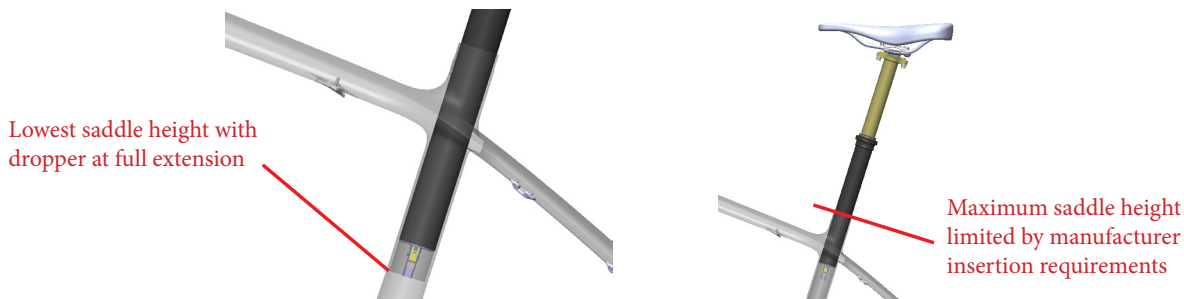

Seatpost range:

The Les 27.5 features a low stand-over height and short seat tubes to allow the use of longer travel dropper posts and/or more flexibility for a wider range of rider sizes.

There are some limitations that each dropper post can accommodate for each frame size based on the individual riders saddle height, so it is important to check fit before choosing the travel and model of dropper post for your Les 27.5.

Find your saddle height:

1. On a current bike with the seat at max height (basically your XC saddle height), measure from the center of the crank spindle to the top of the seat (the “X” measurement in the illustration).
2. Choose your Les 27.5 frame size.
3. Based on your frame size selection, you can review the chart below to select the longest travel post that you are able to run. Your saddle height needs to fall in between the “Minimum” and “Maximum” saddle height measurements listed on the chart. For instance, if you want to run a 150mm FOX Transfer post on a medium Les 27.5 and your saddle height does not fall between 72.4cm(28.5”) and 85.1cm (33.5”) then you need to order the 125mm post instead.

Frame Size	XS		S		M		L	
saddle height range METRIC (CM)	Lowest saddle height (x)	Maximum saddle height (x)	Lowest saddle height (x)	Maximum saddle height (x)	Lowest saddle height (x)	Maximum saddle height (x)	Lowest saddle height (x)	Maximum saddle height (x)
KS Lev Integra 100	56.8cm	63.8cm	60.7cm	67.7cm	64.5cm	71.5cm	68.3cm	75.3cm
FOX Transfer 125	60.4cm	72.4cm	67.1cm	76.3cm	68.1cm	80.1cm	71.9cm	83.9cm
FOX Transfer 150	62.9cm	77.4cm	72.1cm	81.3cm	72.4cm	85.1cm	74.4cm	88.9cm