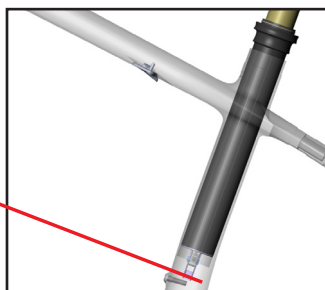

Seatpost range:

The Les 29 features a low stand-over height and short seat tubes to allow the use of longer travel dropper posts and/or more flexibility for a wider range of rider sizes.

There are some limitations that each dropper post can accommodate for each frame size based on the individual riders saddle height, so it is important to check fit before choosing the travel and model of dropper post for your Les 29.

Lowest saddle height with dropper at full extension

Maximum saddle height limited by manufacturer insertion requirements

Find your saddle height:

1. On a current bike with the seat at max height (basically your XC saddle height), measure from the center of the crank spindle to the top of the seat (the “X” measurement in the illustration).
2. Choose your Les 29 frame size.
3. Based on your frame size selection, you can review the chart below to select the longest travel post that you are able to run. Your saddle height needs to fall in between the “Minimum” and “Maximum” saddle height measurements listed on the chart. For instance, if you want to run a 150mm FOX Transfer post on a medium Les 29 and your saddle height does not fall between 72.6cm (28.6”) and 86.2cm (33.9”) then you need to order the 125mm post instead.

Frame Size	S		M		L		XL	
saddle height range METRIC (CM)	Lowest saddle height (x)	Maximum saddle height (x)	Lowest saddle height (x)	Maximum saddle height (x)	Lowest saddle height (x)	Maximum saddle height (x)	Lowest saddle height (x)	Maximum saddle height (x)
KS Lev Integra 100	60.7 cm	67.7 cm	65.1 cm	72.1 cm	68.3 cm	75.3 cm	73.3 cm	80.3 cm
FOX Transfer 125	65.7 cm	76.8 cm	70.1 cm	81.2 cm	73.3 cm	84.4 cm	78.3 cm	89.4 cm
FOX Transfer 150	70.3 cm	81.8 cm	72.6 cm	86.2 cm	75.8 cm	89.4 cm	80.8 cm	94.4 cm