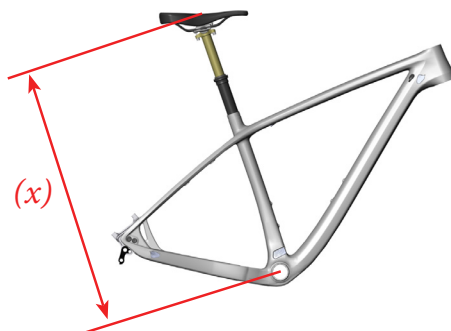

Seatpost range:

The Les 29 features a low stand-over height and short seat tubes to allow the use of longer travel dropper posts and/or more flexibility for a wider range of rider sizes.

There are some limitations that each dropper post can accommodate for each frame size based on the individual riders saddle height, so it is important to check fit before choosing the travel and model of dropper post for your Les 29.

Lowest saddle height with dropper at full extension

Maximum saddle height limited by manufacturer insertion requirements

Find your saddle height:

1. On a current bike with the seat at max height (basically your XC saddle height), measure from the center of the crank spindle to the top of the seat (the “X” measurement in the illustration).
2. Choose your Les 29 frame size.
3. Based on your frame size selection, you can review the chart below to select the longest travel post that you are able to run. Your saddle height needs to fall in between the “Minimum” and “Maximum” saddle height measurements listed on the chart. For instance, if you want to run a 150mm FOX Transfer post on a medium Les 29 and your saddle height does not fall between 72.6cm (28.6”) and 86.2cm (33.9”) then you need to order the 125mm post instead.

Frame Size	S		M		L		XL	
saddle height range METRIC (CM)	Lowest saddle height (x)	Maximum saddle height (x)	Lowest saddle height (x)	Maximum saddle height (x)	Lowest saddle height (x)	Maximum saddle height (x)	Lowest saddle height (x)	Maximum saddle height (x)
KS Lev Integra 100	60.7 cm	67.7 cm	65.1 cm	72.1 cm	68.3 cm	75.3 cm	73.3 cm	80.3 cm
FOX Transfer 125	65.7 cm	76.8 cm	70.1 cm	81.2 cm	73.3 cm	84.4 cm	78.3 cm	89.4 cm
FOX Transfer 150	70.3 cm	81.8 cm	72.6 cm	86.2 cm	75.8 cm	89.4 cm	80.8 cm	94.4 cm