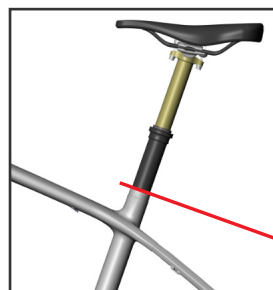

Seatpost range:

The Les 29 features a low stand-over height and short seat tubes to allow the use of longer travel dropper posts and/or more flexibility for a wider range of rider sizes.

There are some limitations that each dropper post can accommodate for each frame size based on the individual riders saddle height, so it is important to check fit before choosing the travel and model of dropper post for your Les 29.

Lowest saddle height with dropper at full extension

Maximum saddle height limited by manufacturer insertion requirements

Find your saddle height:

1. On a current bike with the seat at max height (basically your XC saddle height), measure from the center of the crank spindle to the top of the seat (the “X” measurement in the illustration).
2. Choose your Les 29 frame size.
3. Based on your frame size selection, you can review the chart below to select the longest travel post that you are able to run. Your saddle height needs to fall in between the “Minimum” and “Maximum” saddle height measurements listed on the chart. For instance, if you want to run a 150mm FOX Transfer post on a medium Les 29 and your saddle height does not fall between 72.6cm (28.6”) and 86.2cm (33.9”) then you need to order the 125mm post instead.

Frame Size	S		M		L		XL	
saddle height range METRIC (CM)	Lowest saddle height (x)	Maximum saddle height (x)	Lowest saddle height (x)	Maximum saddle height (x)	Lowest saddle height (x)	Maximum saddle height (x)	Lowest saddle height (x)	Maximum saddle height (x)
KS Lev Integra 100	60.7 cm	67.7 cm	65.1 cm	72.1 cm	68.3 cm	75.3 cm	73.3 cm	80.3 cm
FOX Transfer 125	65.7 cm	76.8 cm	70.1 cm	81.2 cm	73.3 cm	84.4 cm	78.3 cm	89.4 cm
FOX Transfer 150	70.3 cm	81.8 cm	72.6 cm	86.2 cm	75.8 cm	89.4 cm	80.8 cm	94.4 cm