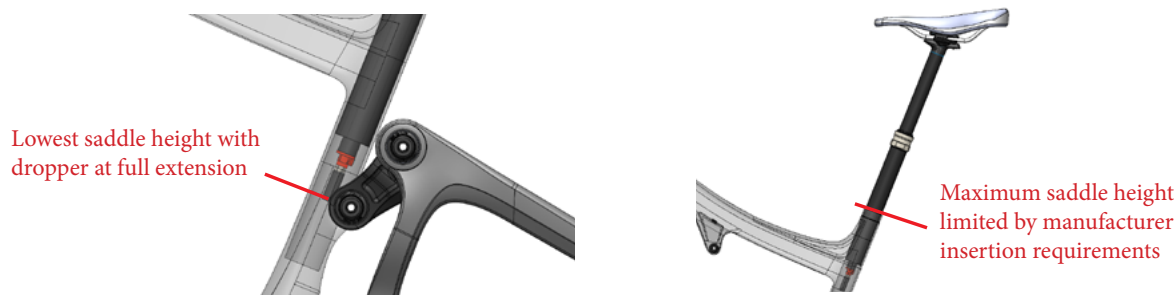

**Seatpost range:**

The Switchblade features a low stand-over height and short seat tubes to allow the use of longer travel dropper posts and/or more flexibility for a wider range of rider sizes.

There are some limitations that each dropper post can accommodate for each frame size based on the individual riders saddle height, so it is important to check fit before choosing the travel and model of dropper post for your Switchblade.

**Find your saddle height:**

1. On a current bike with the seat at max height (basically your XC saddle height), measure from the center of the crank spindle to the top of the seat (the “X” measurement in the illustration).
2. Choose your Switchblade frame size.
3. Based on your frame size selection, you can review the chart below to select the longest travel post that you are able to run. Your saddle height needs to fall in between the “Minimum” and “Maximum” saddle height measurements listed on the chart. For instance, if you want to run a 150mm FOX Transfer post on a medium Switchblade and your saddle height does not fall between 75.4cm(29.7”) and 84.1cm (33.1”) then you need to order the 125mm post instead. For reference, X-Small and Small Switchblade bikes will ship with the KS 100mm dropper and all other sizes will ship with the FOX Transfer 125mm unless otherwise requested.

Frame Size	XS		S		M		L		XL	
saddle height range METRIC (CM)	Lowest saddle height (x)	Maximum saddle height (x)	Lowest saddle height (x)	Maximum saddle height (x)	Lowest saddle height (x)	Maximum saddle height (x)	Lowest saddle height (x)	Maximum saddle height (x)	Lowest saddle height (x)	Maximum saddle height (x)
<b>KS Lev Integra 100</b>	56.8cm	64.8cm	60.6cm	68.6cm	62.5cm	70.5cm	65.7cm	73.7cm	69.5cm	77.5cm
<b>FOX Transfer 125</b>	64.7cm	73.4cm	68.5cm	77.2cm	70.4cm	79.1cm	72.1cm	82.3cm	73.1cm	86.1cm
<b>FOX Transfer 150</b>	69.7cm	78.4cm	73.5cm	82.2cm	75.4cm	84.1cm	77.1cm	87.3cm	77.9cm	91.1cm