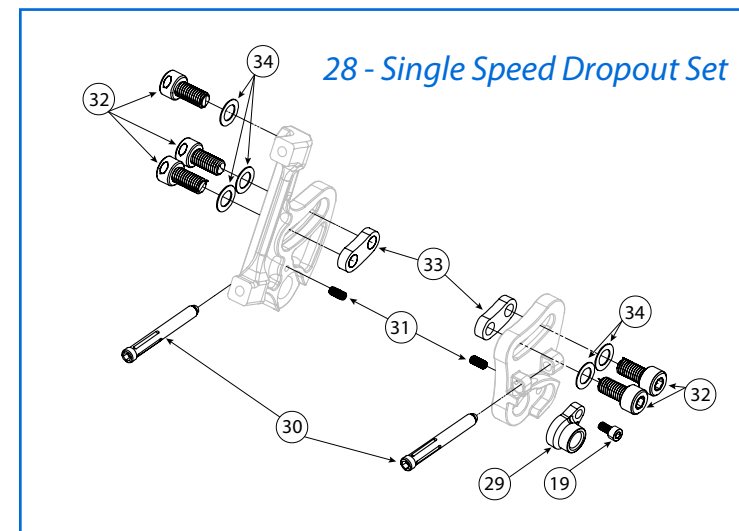

LES Singlespeed

NUMBER	PART NAME	DESCRIPTION	Torque	*
5	FP-PRO-LESV2-CS-V2-R1	Les V2 Chainstay Protector		
6	FP-DRO-SWINGER-DS/NDS-V2-R1	Les V2 Swinger Dropout Bodies		
8	FP-WSH-8I*140*1.5W	M8x1.5 Dropout Washer		
9	FP-NUT-SWINGER-SET-V2-R1	Single Position Dropout Full Locknut (Geared)		
10	FP-SCW-SCK-M8*18-V2	M8x18 Dropout Bolt	13 Nm (10 lb-ft)	○
11	FP-CLM-MECH-FRM-V1	Internal Routing Cable Clamp		
12	FP-CLM-DI2-FRM-V1	Internal Routing Di2 Clamp		
13	FP-CVR-MECH-FRM-V2	Internal Routing Hole Cover		
14	FP-PLG-DI2-7*8*2.5	7x8mm Di2 Plug		
15	FP-GDE-DI2-7*8*2.5*2.5	7x8mm Di2 Wire Guide		
16	FP-CVR-DI2-DT-V1	Di2 Downtube Battery Holder		
17	FP-SCW-FLT-M5*10	M5x10 Di2 DT Battery Cover Screws		
18	FP-RDH-TA-12MM-BLK-V3	Rear Derailleur Hanger 12mm TA		
19	FP-SCW-SCK-M5*10	M5x10 Rear Derailleur Hanger Screw	7 Nm (5 lb-ft)	□
20	FP-FDM-ETYPE-V1-R1	E-type Front Derailleur Mount (Hardtail)		
21	FP-SCW-SCK-M6*12	M6x12 E-type FDM Screw	10 Nm (7 lb-ft)	□
22	FP-SCW-FLT-M3*10	M3x10 Cable Clamp Screw (Included w/ Clamp)		
23	FP-PLG-MECH-5.5MM	5.5mm Rubber Cable Plug		
24	FP-CVR-FDM-ETYPE-V1	Front Derailleur Mount Frame Cover		
25	FP-SCW-BTN-M5*12	M5x12 E-type FD Mounting Screw		
26	FP-SCW-BTN-M5*10	M5x10 E-type FD Mounting Screw		
27	FP-WSH-5I*100*1W	M5 E-type FD Mounting Washers		
28	FP-DRO-SWINGER-SET-V2-R2	Les V2 SS Dropout 148x12 (SS Kit)		
29	FP-RDH-NUT-12MM-BLK-V1	Rear Derailleur Hanger SS Nut 12mm TA		
30	FP-SCW-SCK-M6*55	M6x55 Swinger V2 Adjustment Screw (SS Kit)		
31	FP-SCW-SET-M4*8	M4x8 Swinger V2 Set Screw (SS Kit)		
32	FP-SCW-SCK-M8*18	M8x18 Swinger V2 Locknut Bolt (SS Kit)	15 Nm (11 lb-ft)	○
33	FP-NUT-SWINGER-SET-V1-R1	Swinger Position Dropout Locknut Set		
34	FP-WSH-8I*140*1.5W	M8x1.5 Dropout Washer		
99	148MM THROUGH AXLE	148x12mm RWS Thru Axle		

* ○ = grease ● = anti-seize ◐ = anti-seize or grease □ = loctite 243