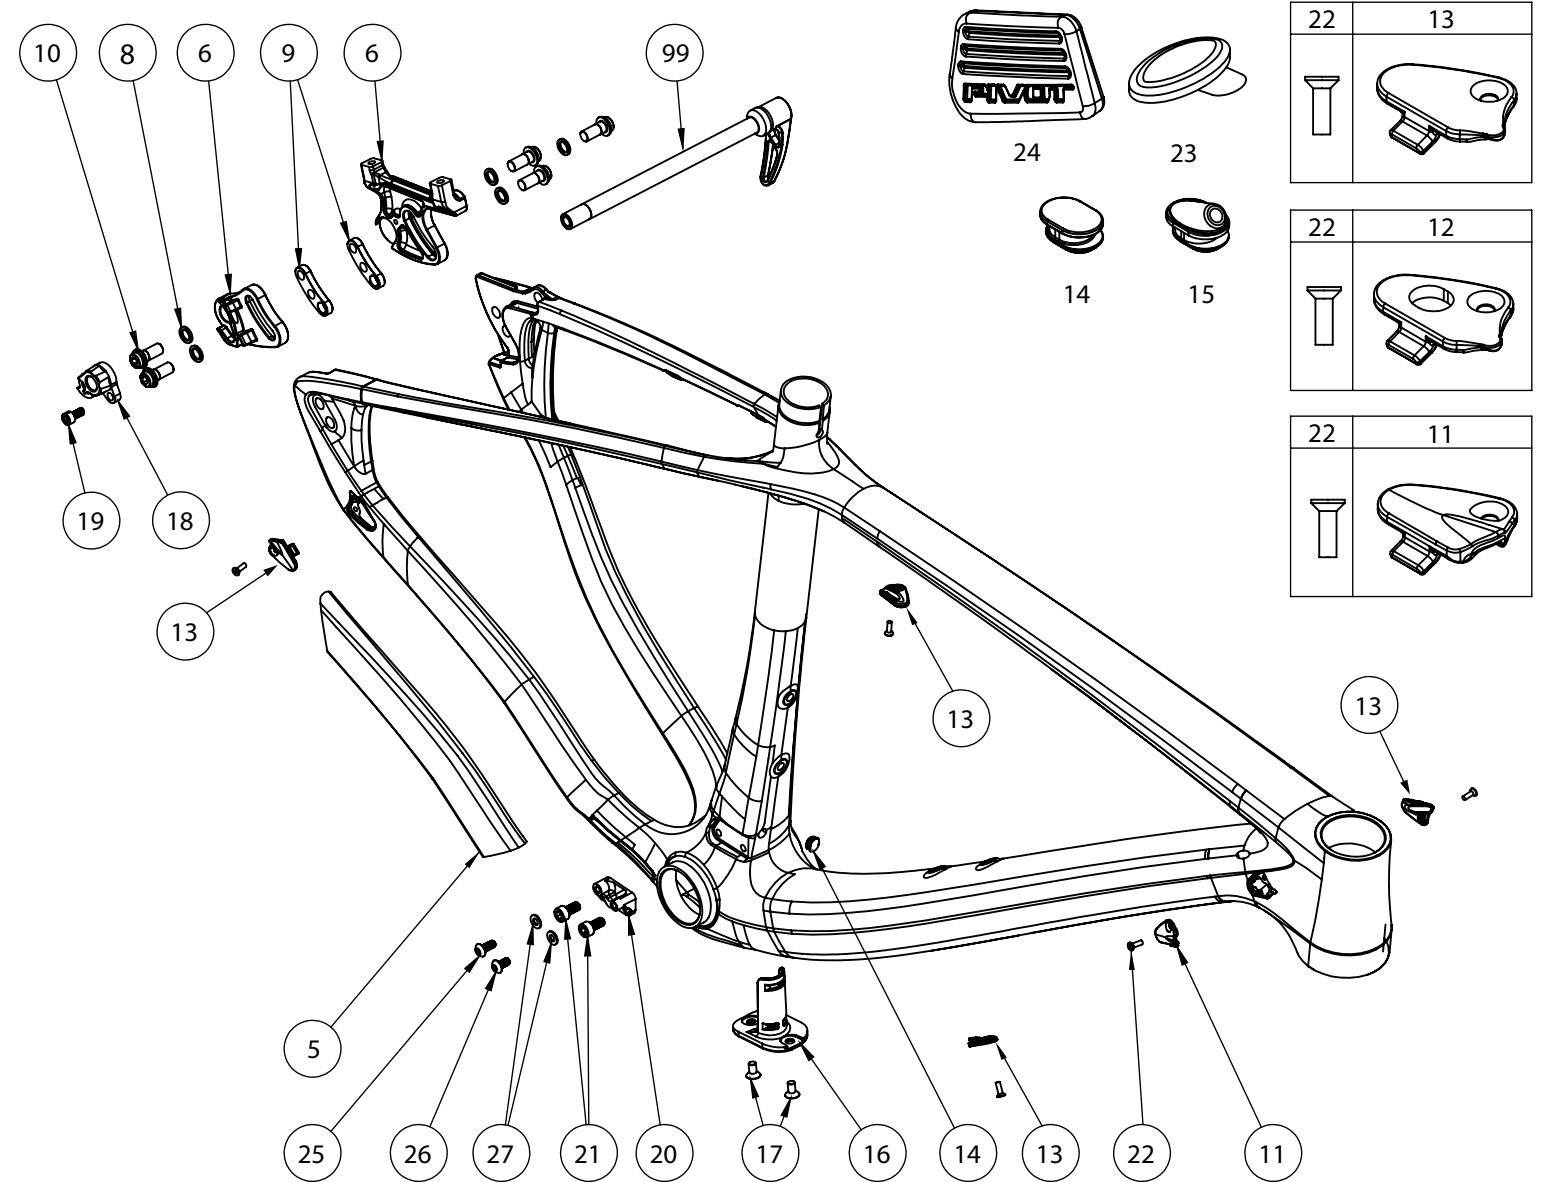

LES Singlespeed

NUMBER	PART NAME	DESCRIPTION	Torque	*
5	FP-PRO-LESV2-CS-V2-R1	Les V2 Chainstay Protector		
6	FP-DRO-SWINGER-DS/NDS-V2-R1	Les V2 Swinger Dropout Bodies		
8	FP-WSH-8I*140*1.5W	M8x1.5 Dropout Washer		
9	FP-NUT-SWINGER-SET-V2-R1	Single Position Dropout Full Locknut (Geared)		
10	FP-SCW-SCK-M8*18-V2	M8x18 Dropout Bolt	13 Nm (10 lb-ft)	○
11	FP-CLM-MECH-FRM-V1	Internal Routing Cable Clamp		
12	FP-CLM-DI2-FRM-V1	Internal Routing Di2 Clamp		
13	FP-CVR-MECH-FRM-V2	Internal Routing Hole Cover		
14	FP-PLG-DI2-7*8*2.5	7x8mm Di2 Plug		
15	FP-GDE-DI2-7*8*2.5*2.5	7x8mm Di2 Wire Guide		
16	FP-CVR-DI2-DT-V1	Di2 Downtube Battery Holder		
17	FP-SCW-FLT-M5*10	M5x10 Di2 DT Battery Cover Screws		
18	FP-RDH-TA-12MM-BLK-V3	Rear Derailleur Hanger 12mm TA		
19	FP-SCW-SCK-M5*10	M5x10 Rear Derailleur Hanger Screw	7 Nm (5 lb-ft)	□
20	FP-FDM-ETYPE-V1-R1	E-type Front Derailleur Mount (Hardtail)		
21	FP-SCW-SCK-M6*12	M6x12 E-type FDM Screw	10 Nm (7 lb-ft)	□
22	FP-SCW-FLT-M3*10	M3x10 Cable Clamp Screw (Included w/ Clamp)		
23	FP-PLG-MECH-5.5MM	5.5mm Rubber Cable Plug		
24	FP-CVR-FDM-ETYPE-V1	Front Derailleur Mount Frame Cover		
25	FP-SCW-BTN-M5*12	M5x12 E-type FD Mounting Screw		
26	FP-SCW-BTN-M5*10	M5x10 E-type FD Mounting Screw		
27	FP-WSH-5I*100*1W	M5 E-type FD Mounting Washers		
28	FP-DRO-SWINGER-SET-V2-R2	Les V2 SS Dropout 148x12 (SS Kit)		
29	FP-RDH-NUT-12MM-BLK-V1	Rear Derailleur Hanger SS Nut 12mm TA		
30	FP-SCW-SCK-M6*55	M6x55 Swinger V2 Adjustment Screw (SS Kit)		
31	FP-SCW-SET-M4*8	M4x8 Swinger V2 Set Screw (SS Kit)		
32	FP-SCW-SCK-M8*18	M8x18 Swinger V2 Locknut Bolt (SS Kit)	15 Nm (11 lb-ft)	○
33	FP-NUT-SWINGER-SET-V1-R1	Swinger Position Dropout Locknut Set		
34	FP-WSH-8I*140*1.5W	M8x1.5 Dropout Washer		
99	148MM THROUGH AXLE	148x12mm RWS Thru Axle		

* ○ = grease ● = anti-seize ◐ = anti-seize or grease □ = loctite 243