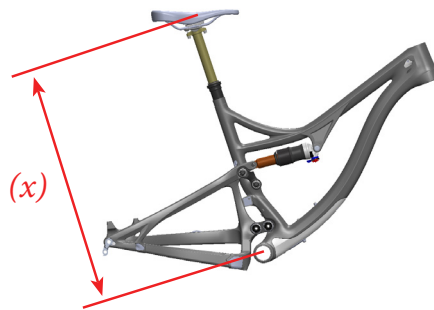

Seatpost range:

The Mach 4 Carbon features a low stand-over height and short seat tubes to allow the use of longer travel dropper posts and/or more flexibility for a wider range of rider sizes.

There are some limitations that each dropper post can accommodate for each frame size based on the individual riders saddle height, so it is important to check fit before choosing the travel and model of dropper post for your Mach 4 Carbon.

Find your saddle height:

1. On a current bike with the seat at max height (basically your XC saddle height), measure from the center of the crank spindle to the top of the seat (the “X” measurement in the illustration).
2. Choose your Mach 4 Carbon frame size.
3. Based on your frame size selection, you can review the chart below to select the longest travel post that you are able to run. Your saddle height needs to fall in between the “Minimum” and “Maximum” saddle height measurements listed on the chart. For instance, if you want to run a 150mm FOX Transfer post on a medium Mach 4 Carbon and your saddle height does not fall between 74.9cm (29.5”) and 85.1cm (33.5”) then you need to order the 125mm post instead. For reference, Mach 4 Carbon bikes will ship with a rigid seat post, but there are upgrade options available.

Frame Size	XS		S		M		L		XL	
saddle height range METRIC (CM)	Lowest saddle height (x)	Maximum saddle height (x)	Lowest saddle height (x)	Maximum saddle height (x)	Lowest saddle height (x)	Maximum saddle height (x)	Lowest saddle height (x)	Maximum saddle height (x)	Lowest saddle height (x)	Maximum saddle height (x)
KS Lev Integra 100	56.8cm	63.8cm	60.6cm	67.6cm	64.5cm	71.5cm	68.3cm	75.3cm	70.8cm	77.8cm
FOX Transfer 125	65.2cm	72.4cm	69cm	76.2cm	69.9cm	80.1cm	76.2cm	83.9cm	76.7cm	86.4cm
FOX Transfer 150	70.2cm	77.4cm	74cm	81.2cm	74.9cm	85.1cm	81.2cm	88.9cm	81.7cm	91.4cm