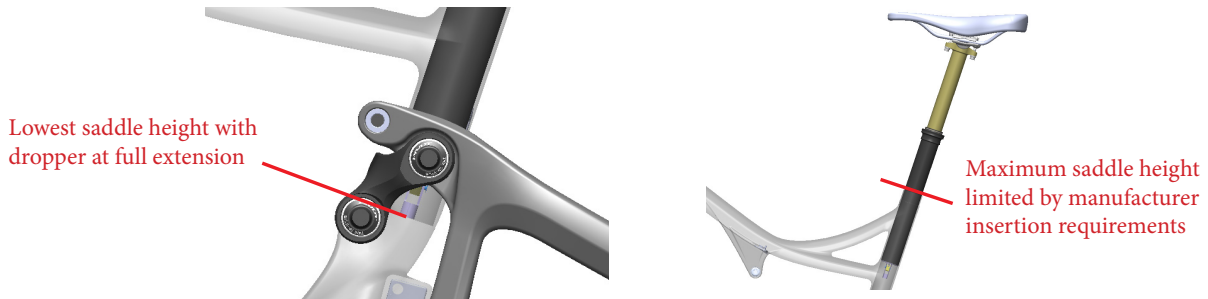

Seatpost range:

The Mach 4 Carbon features a low stand-over height and short seat tubes to allow the use of longer travel dropper posts and/or more flexibility for a wider range of rider sizes.

There are some limitations that each dropper post can accommodate for each frame size based on the individual riders saddle height, so it is important to check fit before choosing the travel and model of dropper post for your Mach 4 Carbon.

Find your saddle height:

1. On a current bike with the seat at max height (basically your XC saddle height), measure from the center of the crank spindle to the top of the seat (the “X” measurement in the illustration).
2. Choose your Mach 4 Carbon frame size.
3. Based on your frame size selection, you can review the chart below to select the longest travel post that you are able to run. Your saddle height needs to fall in between the “Minimum” and “Maximum” saddle height measurements listed on the chart. For instance, if you want to run a 150mm FOX Transfer post on a medium Mach 4 Carbon and your saddle height does not fall between 74.9cm (29.5”) and 85.1cm (33.5”) then you need to order the 125mm post instead. For reference, Mach 4 Carbon bikes will ship with a rigid seat post, but there are upgrade options available.

Frame Size	XS		S		M		L		XL	
saddle height range METRIC (CM)	Lowest saddle height (x)	Maximum saddle height (x)	Lowest saddle height (x)	Maximum saddle height (x)	Lowest saddle height (x)	Maximum saddle height (x)	Lowest saddle height (x)	Maximum saddle height (x)	Lowest saddle height (x)	Maximum saddle height (x)
KS Lev Integra 100	56.8cm	63.8cm	60.6cm	67.6cm	64.5cm	71.5cm	68.3cm	75.3cm	70.8cm	77.8cm
FOX Transfer 125	65.2cm	72.4cm	69cm	76.2cm	69.9cm	80.1cm	76.2cm	83.9cm	76.7cm	86.4cm
FOX Transfer 150	70.2cm	77.4cm	74cm	81.2cm	74.9cm	85.1cm	81.2cm	88.9cm	81.7cm	91.4cm