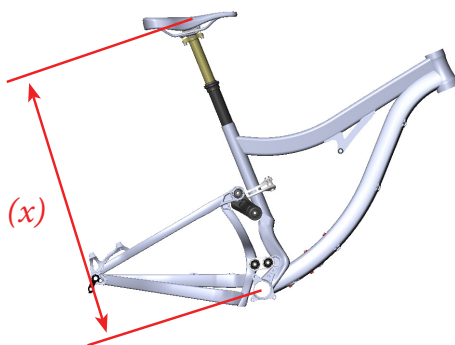

Seatpost range:

The Switchblade Alloy features a low stand-over height and short seat tubes to allow the use of longer travel dropper posts and and/or more flexibility for a wider range of rider sizes.

There are some limitations that each dropper post can accommodate for each frame size based on the individual riders saddle height, so it is important to check fit before choosing the travel and model of dropper post for your Switchblade Alloy.

Find your saddle height:

1. On a current bike with the seat at max height (basically your XC saddle height), measure from the center of the crank spindle to the top of the seat (the “X” measurement in the illustration).
2. Choose your Switchblade Alloy frame size.
3. Based on your frame size selection, you can review the chart below to select the longest travel post that you are able to run. Your saddle height needs to fall in between the “Minimum” and “Maximum” saddle height measurements listed on the chart. For instance, if you want to run a 150mm FOX Transfer post on a medium Switchblade Alloy and your saddle height does not fall between 74.0cm (29.1”) and 83.5 cm (32.9”) then you need to order the 125mm post instead. For reference, the small through large frame sizes will ship with a 125mm Fox Transfer and the x-large will ship with a 150mm Fox Transfer.

Frame Size	S		M		L		XL	
saddle height range METRIC (CM)	Lowest saddle height (x)	Maximum saddle height (x)	Lowest saddle height (x)	Maximum saddle height (x)	Lowest saddle height (x)	Maximum saddle height (x)	Lowest saddle height (x)	Maximum saddle height (x)
KS Lev Integra 100	61.1 cm	68.1 cm	63.0 cm	70.0 cm	66.2 cm	73.1 cm	69.9 cm	76.9 cm
FOX Transfer 125	69.0 cm	76.6 cm	69.1 cm	78.5 cm	69.7 cm	81.7 cm	73.5 cm	85.5 cm
FOX Transfer 150	73.9 cm	81.6 cm	74.0 cm	83.5 cm	74.2 cm	86.7 cm	76.0 cm	90.5 cm