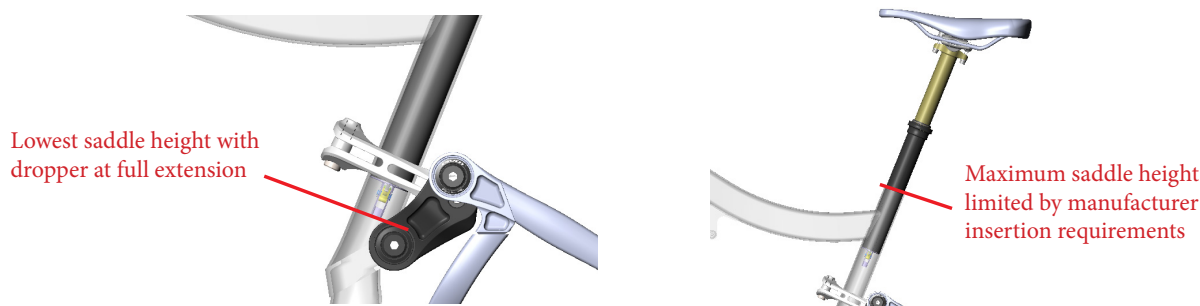

Seatpost range:

The Switchblade Alloy features a low stand-over height and short seat tubes to allow the use of longer travel dropper posts and and/or more flexibility for a wider range of rider sizes.

There are some limitations that each dropper post can accommodate for each frame size based on the individual riders saddle height, so it is important to check fit before choosing the travel and model of dropper post for your Switchblade Alloy.

Find your saddle height:

1. On a current bike with the seat at max height (basically your XC saddle height), measure from the center of the crank spindle to the top of the seat (the “X” measurement in the illustration).
2. Choose your Switchblade Alloy frame size.
3. Based on your frame size selection, you can review the chart below to select the longest travel post that you are able to run. Your saddle height needs to fall in between the “Minimum” and “Maximum” saddle height measurements listed on the chart. For instance, if you want to run a 150mm FOX Transfer post on a medium Switchblade Alloy and your saddle height does not fall between 74.0cm (29.1”) and 83.5 cm (32.9”) then you need to order the 125mm post instead. For reference, the small through large frame sizes will ship with a 125mm Fox Transfer and the x-large will ship with a 150mm Fox Transfer.

Frame Size	S		M		L		XL	
saddle height range METRIC (CM)	Lowest saddle height (x)	Maximum saddle height (x)	Lowest saddle height (x)	Maximum saddle height (x)	Lowest saddle height (x)	Maximum saddle height (x)	Lowest saddle height (x)	Maximum saddle height (x)
KS Lev Integra 100	61.1 cm	68.1 cm	63.0 cm	70.0 cm	66.2 cm	73.1 cm	69.9 cm	76.9 cm
FOX Transfer 125	69.0 cm	76.6 cm	69.1 cm	78.5 cm	69.7 cm	81.7 cm	73.5 cm	85.5 cm
FOX Transfer 150	73.9 cm	81.6 cm	74.0 cm	83.5 cm	74.2 cm	86.7 cm	76.0 cm	90.5 cm