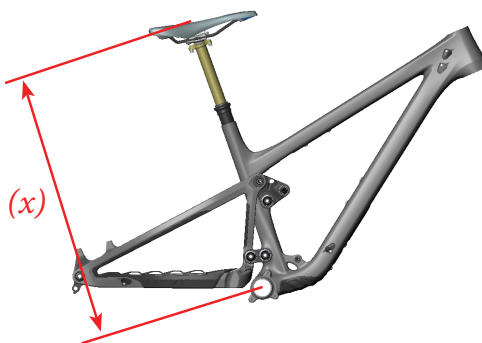

Seatpost range:

The Trail 429 features a low stand-over height and short seat tubes to allow the use of longer travel dropper posts and/or more flexibility for a wider range of rider sizes.

There are some limitations that each dropper post can accommodate for each frame size based on the individual riders saddle height, so it is important to check fit before choosing the travel and model of dropper post for your Trail 429.

Find your saddle height:

1. On a current bike with the seat at max height (basically your XC saddle height), measure from the center of the crank spindle to the top of the seat (the “X” measurement in the illustration).
2. Choose your Trail 429 frame size.
3. Based on your frame size selection, you can review the chart below to select the longest travel post that you are able to run. Your saddle height needs to fall in between the “Minimum” and “Maximum” saddle height measurements listed on the chart. For instance, if you want to run a 150mm FOX Transfer post on a medium Trail 429 and your saddle height does not fall between 63.0cm (24.8”) and 76.0cm (29.9”) then you need to order the 125mm post instead.