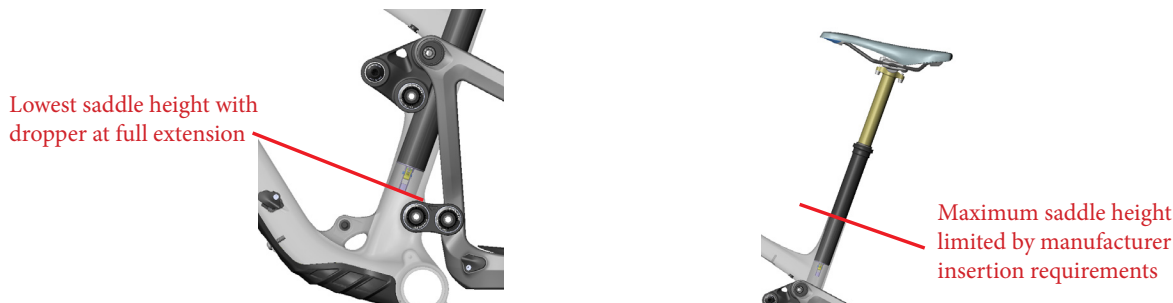

Seatpost range:

The Trail 429 features a low stand-over height and short seat tubes to allow the use of longer travel dropper posts and/or more flexibility for a wider range of rider sizes.

There are some limitations that each dropper post can accommodate for each frame size based on the individual riders saddle height, so it is important to check fit before choosing the travel and model of dropper post for your Trail 429.

Find your saddle height:

1. On a current bike with the seat at max height (basically your XC saddle height), measure from the center of the crank spindle to the top of the seat (the “X” measurement in the illustration).
2. Choose your Trail 429 frame size.
3. Based on your frame size selection, you can review the chart below to select the longest travel post that you are able to run. Your saddle height needs to fall in between the “Minimum” and “Maximum” saddle height measurements listed on the chart. For instance, if you want to run a 150mm FOX Transfer post on a medium Trail 429 and your saddle height does not fall between 63.0cm (24.8”) and 76.0cm (29.9”) then you need to order the 125mm post instead.