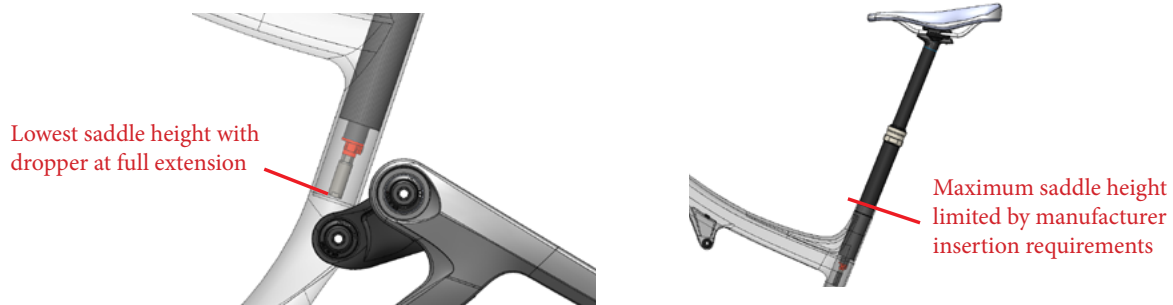

Seatpost range:

The Firebird features a low stand-over height and short seat tubes to allow the use of longer travel dropper posts and/or more flexibility for a wider range of rider sizes.

There are some limitations that each dropper post can accommodate for each frame size based on the individual riders saddle height, so it is important to check fit before choosing the travel and model of dropper post for your Switchblade.

Find your saddle height:

1. On a current bike with the seat at max height (basically your XC saddle height), measure from the center of the crank spindle to the top of the seat (the “X” measurement in the illustration).
2. Choose your Firebird frame size.
3. Based on your frame size selection, you can review the chart below to select the longest travel post that you are able to run. Your saddle height needs to fall in between the “Minimum” and “Maximum” saddle height measurements listed on the chart. For instance, if you want to run a 150mm FOX Transfer post on a medium Firebird and your saddle height does not fall between 74.9cm(29.5”) and 84.1cm (33.1”) then you need to order the 125mm post instead. For reference, Small Firebird bikes will ship with the KS 100mm; Medium, Large, and XL will ship with the FOX Transfer 125mm post unless otherwise requested.

Frame Size	S		M		L		XL	
saddle height range METRIC (CM)	Lowest saddle height (x)	Maximum saddle height (x)	Lowest saddle height (x)	Maximum saddle height (x)	Lowest saddle height (x)	Maximum saddle height (x)	Lowest saddle height (x)	Maximum saddle height (x)
KS Lev Integra 100	61.1cm	68.6cm	62.5cm	70.5cm	65.7cm	73.7cm	69.5cm	77.5cm
FOX Transfer 125	70.5cm	77.2cm	69.9cm	79.1cm	70.1cm	82.3cm	73.1cm	86.1cm
FOX Transfer 150	75.5cm	82.2cm	74.9cm	84.1cm	75.1cm	87.3cm	75.6cm	91.1cm