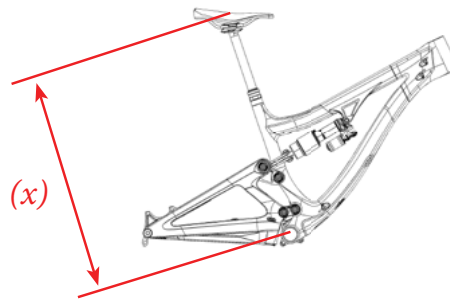

Seatpost range:

The Firebird features a low stand-over height and short seat tubes to allow the use of longer travel dropper posts and/or more flexibility for a wider range of rider sizes.

There are some limitations that each dropper post can accommodate for each frame size based on the individual riders saddle height, so it is important to check fit before choosing the travel and model of dropper post for your Switchblade.

Find your saddle height:

1. On a current bike with the seat at max height (basically your XC saddle height), measure from the center of the crank spindle to the top of the seat (the “X” measurement in the illustration).
2. Choose your Firebird frame size.
3. Based on your frame size selection, you can review the chart below to select the longest travel post that you are able to run. Your saddle height needs to fall in between the “Minimum” and “Maximum” saddle height measurements listed on the chart. For instance, if you want to run a 150mm FOX Transfer post on a medium Firebird and your saddle height does not fall between 74.9cm(29.5”) and 84.1cm (33.1”) then you need to order the 125mm post instead. For reference, Small Firebird bikes will ship with the KS 100mm; Medium, Large, and XL will ship with the FOX Transfer 125mm post unless otherwise requested.

Frame Size	S		M		L		XL	
saddle height range METRIC (CM)	Lowest saddle height (x)	Maximum saddle height (x)	Lowest saddle height (x)	Maximum saddle height (x)	Lowest saddle height (x)	Maximum saddle height (x)	Lowest saddle height (x)	Maximum saddle height (x)
KS Lev Integra 100	61.1cm	68.6cm	62.5cm	70.5cm	65.7cm	73.7cm	69.5cm	77.5cm
FOX Transfer 125	70.5cm	77.2cm	69.9cm	79.1cm	70.1cm	82.3cm	73.1cm	86.1cm
FOX Transfer 150	75.5cm	82.2cm	74.9cm	84.1cm	75.1cm	87.3cm	75.6cm	91.1cm